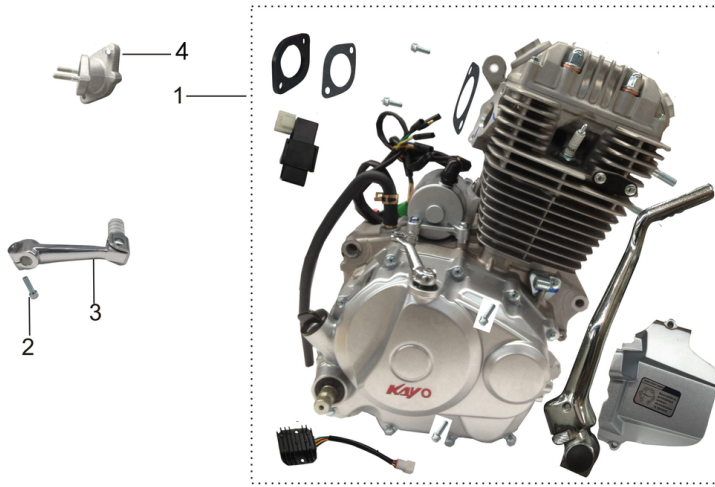

发动机总成

NO.	Description	FACTORY'S Part NO.
1	engine assy.	101000-0508
2	screw	903013-0008
3	gear shift lever	201002-0024
4	manifold	101001-0018
5	gasket set	T4 GS