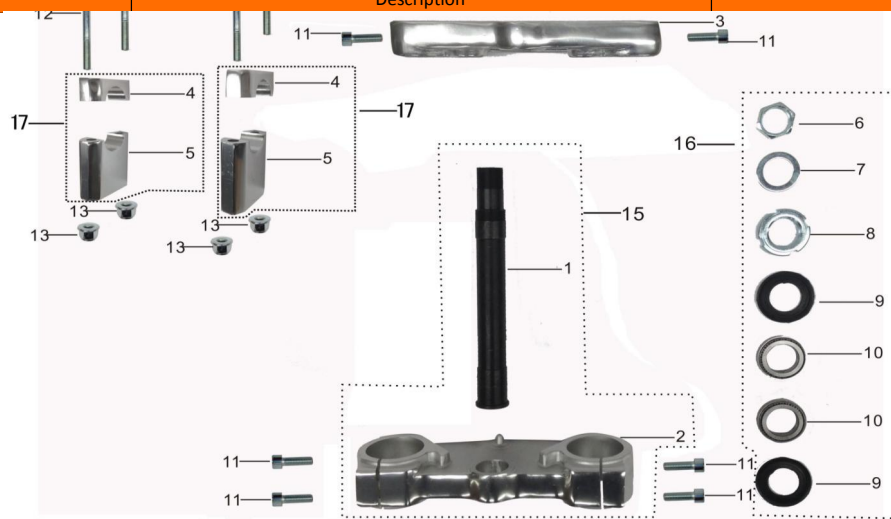

联板总成

1	steering column	601006-0015
2	upper clamp	601002-0020
3	lower clamp	601001-0007-02
4	forging upper raiser	601003-0002-03
5	forging lower raiser	601004-0003-03
6	top nut	601005-0002
7	washer	601005-0014
8	lock nut	601005-0006
9	dust seal	601005-0010
10	bearing	907002-0008
11	screw	903013-0020
12	screw	903013-0035
13	flange locknut	903007-0005
14	steering column plug	908004-0004