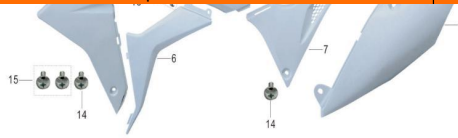

塑料件总成

1	white front plate	801010-0011
2	front mud guard	801010-0012
3	front right guard plate	801010-0015
4	front right decoration plate	801011-0028
5	front left guard plate	801010-0013
6	front left decoration plate	801010-0014
7	rear left upper side plate	801011-0029
8	rear left lower side plate	801011-0030
9	rear right upper side plate	801011-0031
10	rear right lower side plate	80101011-0032
11	rear central guard plate	801010-0021
12	number plate upper bracket	555000-0145
13	seat	701000-0035
14	screw	903012-0006
15	screw	903012-0011
16	tapping screw	903010-0004
17	flange bolt	903018-0003
18	flat washer	903002-0002
19	flange bolt	903018-0004
20	screw	903013-0025
21	cable clip	801003-0011
22	screw	903009-0003
23	nut	903005-0001
24	insulating gasket	908007-0011
25	flange bolt	903019-0013
26	Step bushB	902002-0016
27	screw	903012-0010
1	Flasher	305001-0001
28	STICKER /WITH BAR PAD COVER	802010-0121 with 802010-0122
	bar pad cover	
2	Tail light	308002-0001-01
3	License light	308004-0004
4	Horn	310001-0001
5	Front left turning light	308003-0003
6	Front right turning light	308003-0004
7	Rear left turning light	308003-0005
8	Rear right turning light	308003-0006
9	Front left/right reflector	308006-0008
10	Tail light bracket	315008-0014
11	License bracket	555000-0061
12	Rear rack	703000-0024-01
13	Sensor head fixing plate	555000-0100
14	Sensor	304003-0002
	sensor 2nd design	304003-0005
15	Meter	311001-0004-02
16	Head light	308001-0004
17	Head light upper bracket	315008-0013
18	Meter lower bracket	315011-0002
19	Rear left mirror	602010-0002
20	Rear right mirror	602010-0003
21	Flat bushing	902001-0001
22	Rubber ring	908007-0010
23	Left passenger foot support	555000-0160
24	Right passenger foot support	555000-0161
25	Left passenger footpeg	506003-0007
26	Right passenger footpeg	506003-0008