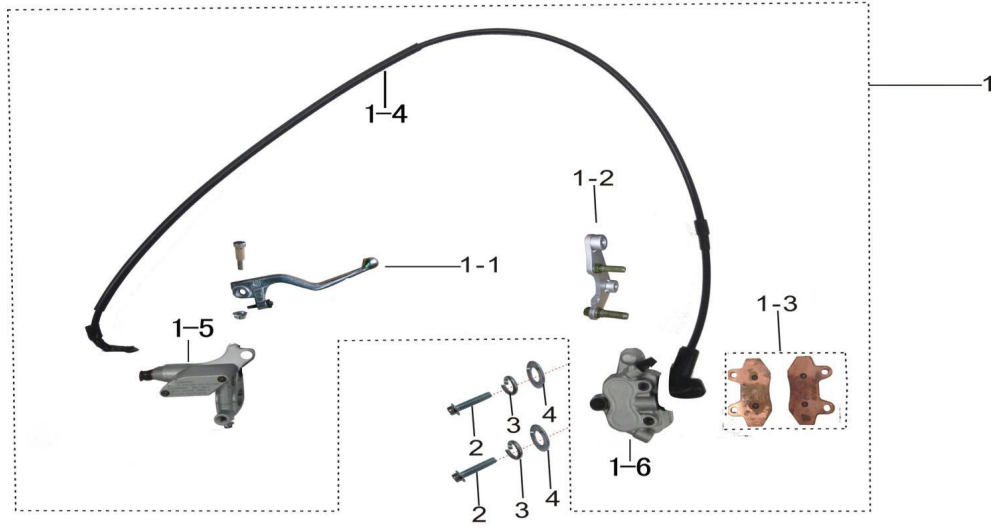

NO.	Description	FACTORY'S Part NO.
-----	-------------	--------------------

方向把总成

1	gray right handle bar grip	602006-0019
2	fat handle bar	602002-0022
3	black throttle perch	602011-0009
4	handle bar pad	602017-0002
5	silvery clutch lever	602007-0019-02
6	plastic belt	906003-0002
7	kill-off switch	313003-0014
8	left handle bar grip	602006-0018
9	black clutch cable	602013-0018
10	black throttle cable	602014-0018
11	start switch	313002-0006
	COMBINATION SWITCH	313001-0005

### 后制动总成

1	rear brake assy.	405000-0048
1-1	rear brake bracket	405009-0006
1-2	rear brake pad	405008-0010
1-3	upper pump assy.	405004-0015
1-4	lower pump assy.	405007-0017
1-5	rear brake oil pipe	405006-0010
2	screw	903015-0002
3	cover	405011-0001
4	cover	405011-0002

NO.	Description	FACTORY'S Part NO.
4	front wheel axle	901003-0001
5	front left concave bush	902003-0001
6	front right concave bush	902003-0003
7	flange locknut	903007-0010
8	rim lock	401010-0004
9	flat washer	903002-0004
10	spring washer	903001-0004
11	nut	903005-0007
12	bolt	903017-0001
13	flange locknut	903007-0003

## 单撑与脚踏组件

NO.	Description	FACTORY'S Part NO.
1	side stand	554000-0038

NO.	Description	FACTORY'S Part NO.
2	side stand spring	407002-0001
3	bolt	903020-0002
4	flange locknut	903007-0007
5	right footpeg assy.	506003-0027
6	hinge pin	904001-0005
7	strong spring	407001-0013
8	cotter pin	904002-0002
9	left footpeg assy.	506003-0026
10	left footpeg spring	407001-0012