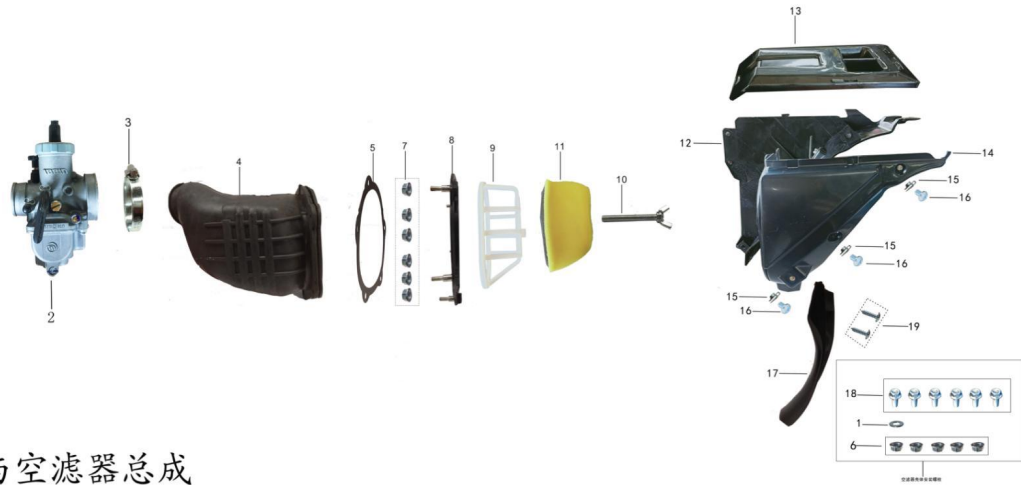

## 单撑与脚踏组件

NO.	Description	FACTORY'S Part NO.
1	side stand	554000-0038

NO.	Description	FACTORY'S Part NO.
2	side stand spring	407002-0001
3	bolt	903020-0002
4	flange locknut	903007-0007
5	right footpeg assy.	506003-0027
6	hinge pin	904001-0005
7	strong spring	407001-0013
8	cotter pin	904002-0002
9	left footpeg assy.	506003-0026
10	left footpeg spring	407001-0012