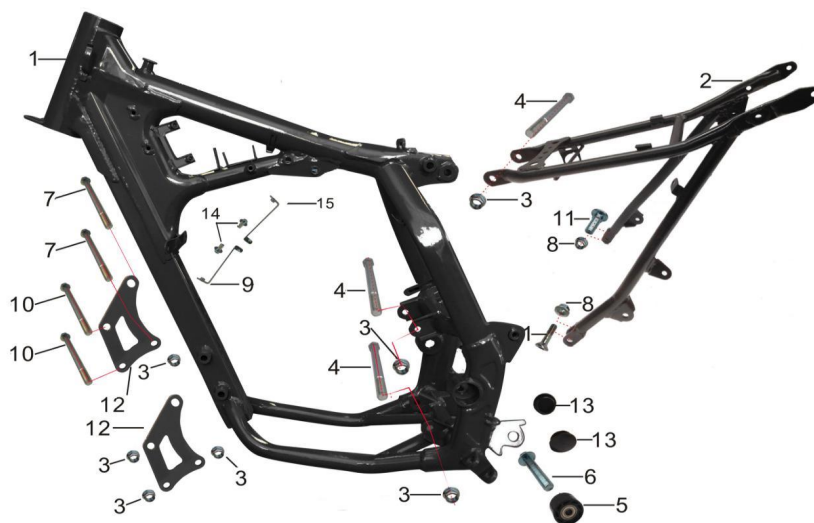

NO.	Description	FACTORY'S Part NO.
4	front wheel axle	901003-0001
5	front left concave bush	902003-0001
6	front right concave bush	902003-0003
7	flange locknut	903007-0010
8	rim lock	401010-0004
9	flat washer	903002-0004
10	spring washer	903001-0004
11	nut	903005-0007
12	bolt	903017-0001
13	flange locknut	903007-0003

## 车架总成

1	frame assy.	551000-0097-01
2	sub frame assy.	552000-0030-01
3	flange locknut	903007-0006
4	bolt	903017-0017
5	chain roller	203004-0016
6	bolt	903017-0007
7	flange bolt	903018-0020
8	flange locknut	903007-0005
9	front left guard plate bracket	555000-0146
10	flange bolt	903019-0023
11	screw	903016-0003
12	engine front fixing	555000-0104
13	swing arm plug	908004-0008
14	flange bolt	903019-0004
15	front right guard plate bracket	555000-0147

## 平叉总成

NO.	Description	FACTORY'S Part NO.
1	silvery alloy swing arm	553000-0035
1-1	step bush	902002-0049
1-2	bearing	907002-0005
1-3	bush	902001-0106
1-4	bush	902001-0105
1-5	right chain adjuster	203003-0006
1-6	left chain adjuster	203003-0005
2	chain	203000-0073
2-1	chain clip	203001-0006
3	flange axle	901001-0038
4	chain slider	203004-0018
5	washer	903003-0006
6	screw	903009-0010
7	oil pipe clip	405010-0001
8	screw	903012-0006
9	chain guide plastic	203004-0001
10	chain guide-silver	203004-0002
11	flange bolt	903018-0008
12	flange nut	903006-0004
13	bush	902001-0016
14	flange locknut	903007-0003
15	flange locknut	903007-0011
16	bolt	903017-0014
	rear plastic chain guard	203004-0022
	install bracket in front of chain cover	555000-0090
	install bracket inback of chain cover	555000-0099