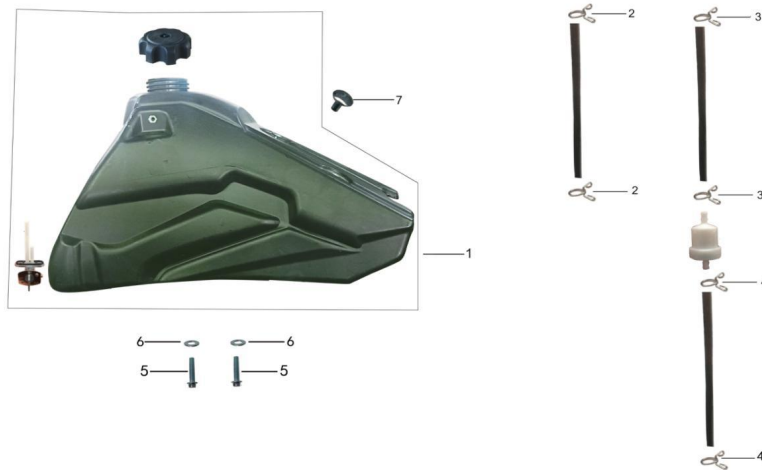

油箱总成

1	fuel tank	805001-0021
1-1	fuel tank cover/ CAP	805003-0005
1-2	oil valve/PETCOCK	805004-0001
1-3	oil filter /FUEL filter	108001-0001
2	pipe clip	906002-0001
3	pipe clip	906002-0002
4	pipe clip	906002-0006
5	flange bolt	903018-0008
6	flat washer	903002-0010
7	screw	903012-0006