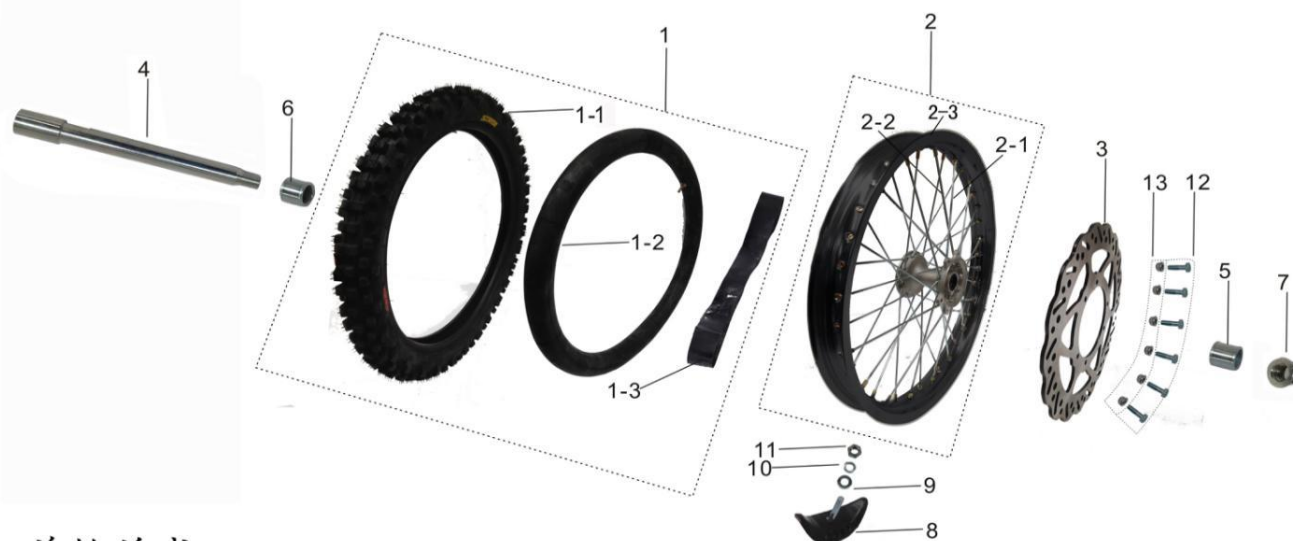

前轮总成

1	front tire assy-off road	401005-0012
1-1	outer tire	401006-0037
1-2	inner tube	401007-0017
1-3	lining belt	401008-0008
2	front rim assy	401000-0043
2-1	inner spoke assy.	401004-0013
2-2	inner spoke assy.	401004-0013
2-3	aluminum rim	401001-0010
3	front brake disc	404001-0012
	Magnetic steel disc rack	315004-0002