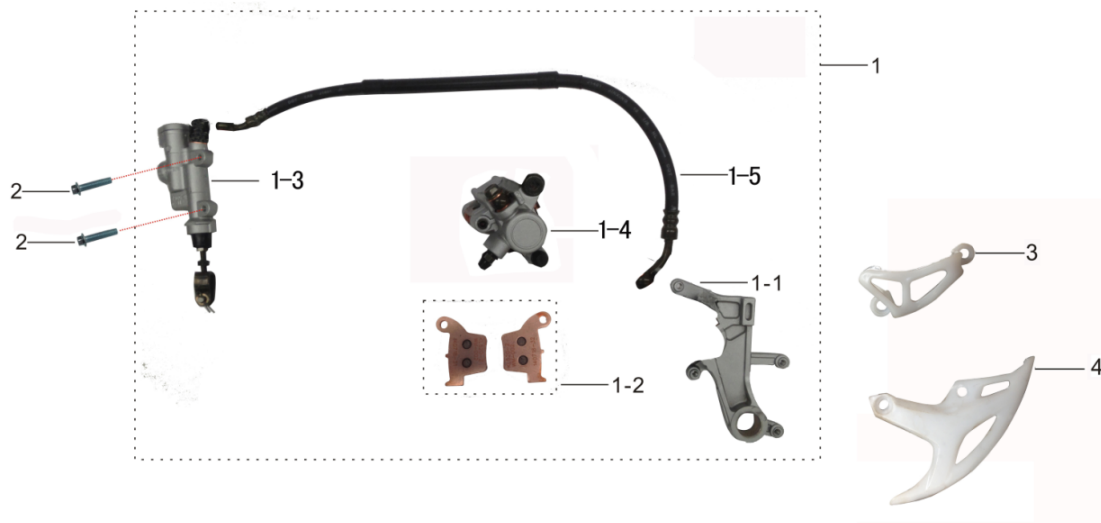

NO.	Description	FACTORY'S Part NO.
-----	-------------	--------------------

方向把总成

1	gray right handle bar grip	602006-0019
2	fat handle bar	602002-0022
3	black throttle perch	602011-0009
4	handle bar pad	602017-0002
5	silvery clutch lever	602007-0019-02
6	plastic belt	906003-0002
7	kill-off switch	313003-0014
8	left handle bar grip	602006-0018
9	black clutch cable	602013-0018
10	black throttle cable	602014-0018
11	start switch	313002-0006
	COMBINATION SWITCH	313001-0005

前制动总成

1	front brake assy.	404000-0065
1-1	silvery brake lever	404002-0005
1-2	front brake bracket	404008-0008
1-3	brake pads	404007-0010
1-4	front brake oil pipe	404005-0007
1-5	upper pump assy.	404003-0005
1-6	lower pump assy.	404006-0011
2	flange bolt	903018-0013
3	spring washer	903001-0004
4	flat washer	903002-0004

### 后制动总成

1	rear brake assy.	405000-0048
1-1	rear brake bracket	405009-0006
1-2	rear brake pad	405008-0010
1-3	upper pump assy.	405004-0015
1-4	lower pump assy.	405007-0017
1-5	rear brake oil pipe	405006-0010
2	screw	903015-0002
3	cover	405011-0001
4	cover	405011-0002

NO.	Description	FACTORY'S Part NO.
4	front wheel axle	901003-0001
5	front left concave bush	902003-0001
6	front right concave bush	902003-0003
7	flange locknut	903007-0010
8	rim lock	401010-0004
9	flat washer	903002-0004
10	spring washer	903001-0004
11	nut	903005-0007
12	bolt	903017-0001
13	flange locknut	903007-0003