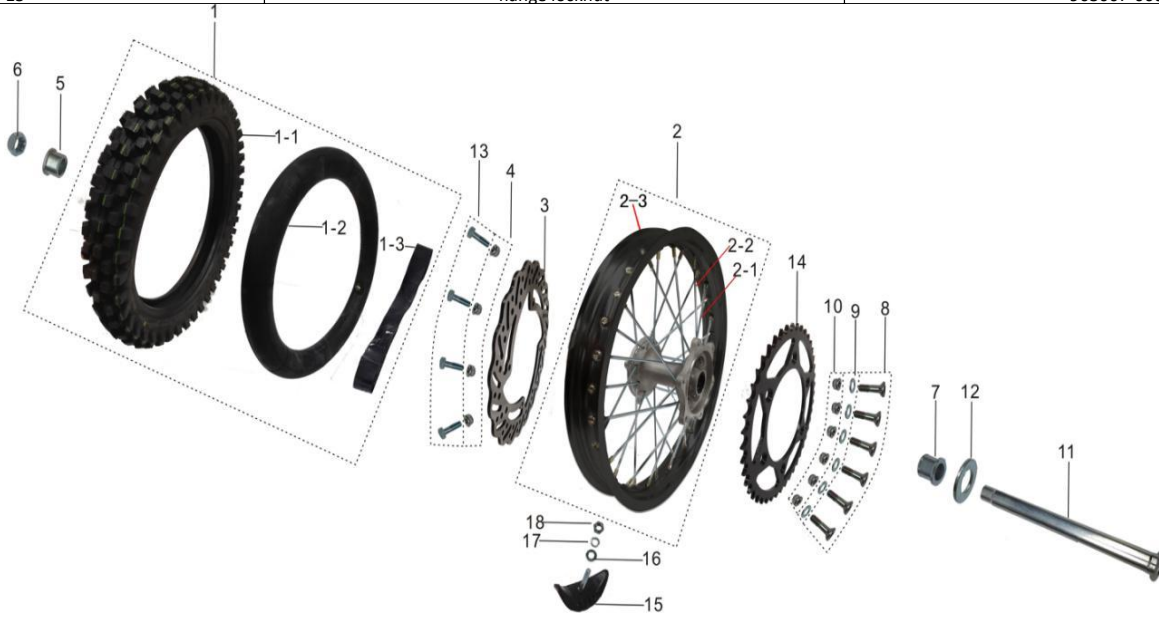

联板总成

1	steering column	601006-0015
2	upper clamp	601002-0020
3	lower clamp	601001-0007-02
4	forging upper raiser	601003-0002-03
5	forging lower raiser	601004-0003-03
6	top nut	601005-0002
7	washer	601005-0014
8	lock nut	601005-0006
9	dust seal	601005-0010
10	bearing	907002-0008
11	screw	903013-0020
12	screw	903013-0035
13	flange locknut	903007-0005
14	steering column plug	908004-0004

NO.	Description	FACTORY'S Part NO.
4	front wheel axle	901003-0001
5	front left concave bush	902003-0001
6	front right concave bush	902003-0003
7	flange locknut	903007-0010
8	rim lock	401010-0004
9	flat washer	903002-0004
10	spring washer	903001-0004
11	nut	903005-0007
12	bolt	903017-0001
13	flange locknut	903007-0003