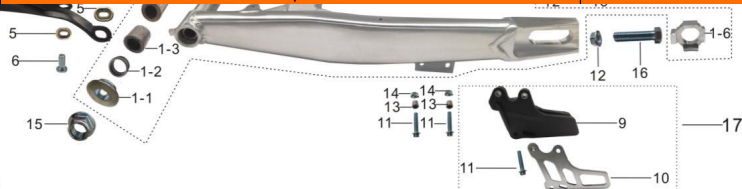

NO.	Description	FACTORY'S Part NO.
4	front wheel axle	901003-0001
5	front left concave bush	902003-0001
6	front right concave bush	902003-0003
7	flange locknut	903007-0010
8	rim lock	401010-0004
9	flat washer	903002-0004
10	spring washer	903001-0004
11	nut	903005-0007
12	bolt	903017-0001
13	flange locknut	903007-0003

## 前后轮毂总成

1	silvery rear hub	402003-0013
1-1	rear hub bearing	907001-0023
1-2	rear hub oil seal	908001-0016
1-3	rear hub bush	902001-0086
2	silvery front hub	401003-0005-02
2-1	front hub bush	902001-0084
2-2	front hub bearing	907001-0022
2-3	front hub oil seal	908001-0015

## 车架总成

1	frame assy.	551000-0097-01
2	sub frame assy.	552000-0030-01
3	flange locknut	903007-0006
4	bolt	903017-0017
5	chain roller	203004-0016
6	bolt	903017-0007
7	flange bolt	903018-0020
8	flange locknut	903007-0005
9	front left guard plate bracket	555000-0146
10	flange bolt	903019-0023
11	screw	903016-0003
12	engine front fixing	555000-0104
13	swing arm plug	908004-0008
14	flange bolt	903019-0004
15	front right guard plate bracket	555000-0147

## 平叉总成

NO.	Description	FACTORY'S Part NO.
1	silvery alloy swing arm	553000-0035
1-1	step bush	902002-0049
1-2	bearing	907002-0005
1-3	bush	902001-0106
1-4	bush	902001-0105
1-5	right chain adjuster	203003-0006
1-6	left chain adjuster	203003-0005
2	chain	203000-0073
2-1	chain clip	203001-0006
3	flange axle	901001-0038
4	chain slider	203004-0018
5	washer	903003-0006
6	screw	903009-0010
7	oil pipe clip	405010-0001
8	screw	903012-0006
9	chain guide plastic	203004-0001
10	chain guide-silver	203004-0002
11	flange bolt	903018-0008
12	flange nut	903006-0004
13	bush	902001-0016
14	flange locknut	903007-0003
15	flange locknut	903007-0011
16	bolt	903017-0014
	rear plastic chain guard	203004-0022
	install bracket in front of chain cover	555000-0090
	install bracket inback of chain cover	555000-0099