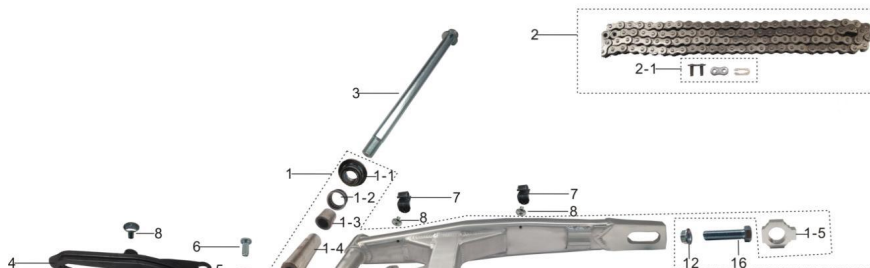

车架总成

1	frame assy.	551000-0097-01
2	sub frame assy.	552000-0030-01
3	flange locknut	903007-0006
4	bolt	903017-0017
5	chain roller	203004-0016
6	bolt	903017-0007
7	flange bolt	903018-0020
8	flange locknut	903007-0005
9	front left guard plate bracket	555000-0146
10	flange bolt	903019-0023
11	screw	903016-0003
12	engine front fixing	555000-0104
13	swing arm plug	908004-0008
14	flange bolt	903019-0004
15	front right guard plate bracket	555000-0147