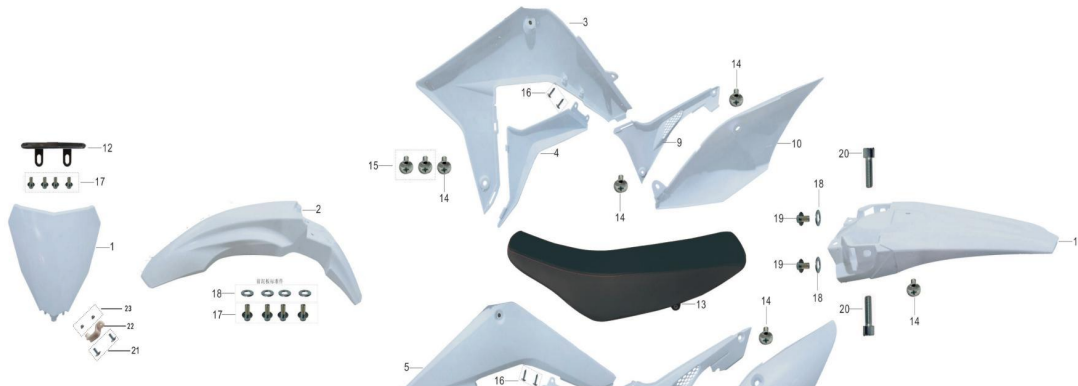

电器组件

1	main cable	309001-0113
2	lithium battery	312001-0025
3	waterproof ignition	306001-0011
4	flange bolt	903018-0005
5	electric lock	314001-0012
6	relay	301001-0005
7	battery fix bracket	315012-0012
	CDI	
	RECTIFIER	
	CLUTCH SWITCH	

油箱总成

1	fuel tank	805001-0021
1-1	fuel tank cover/ CAP	805003-0005
1-2	oil valve/PETCOCK	805004-0001
1-3	oil filter /FUEL filter	108001-0001
2	pipe clip	906002-0001
3	pipe clip	906002-0002
4	pipe clip	906002-0006
5	flange bolt	903018-0008
6	flat washer	903002-0010
7	screw	903012-0006