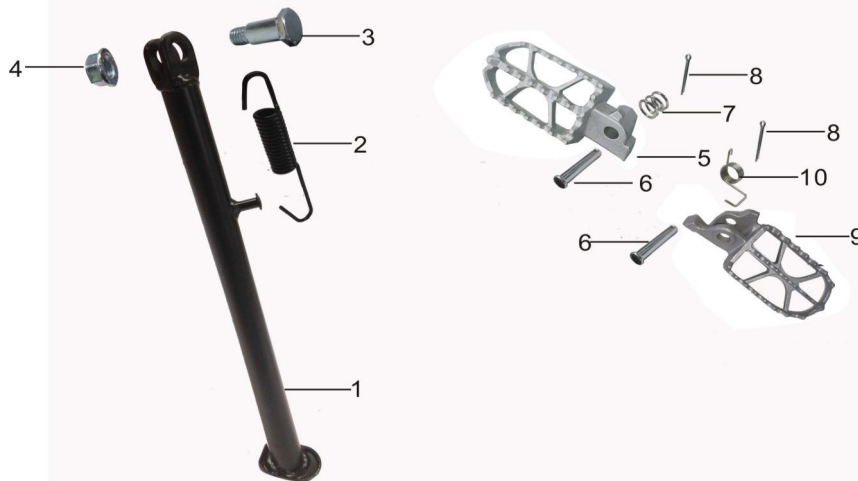

单撑与脚踏组件

NO.	Description	FACTORY'S Part NO.
1	side stand	554000-0038