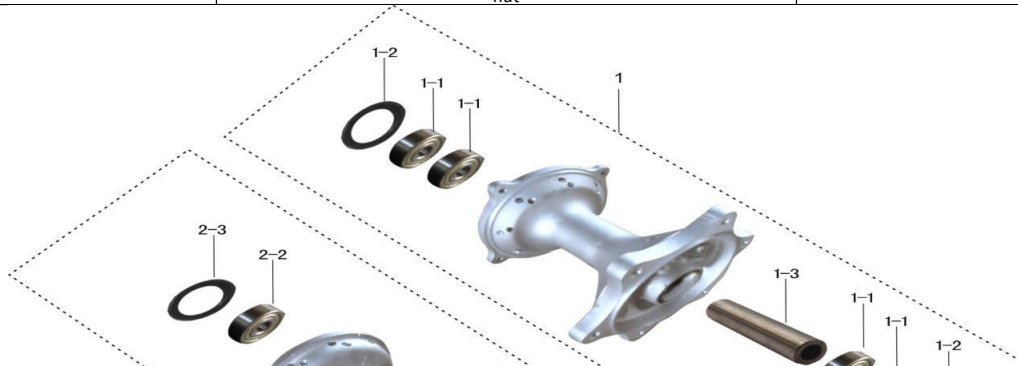

后轮总成

1	rear tire assy.-off road	402005-0013
1-1	outer tire	402006-0027
	outer tire	402006-0008
1-2	inner tube	402007-0015
1-3	lining belt	401008-009
2	rear alloy rim assy	402000-0049
2-1	inner spoke assy.	402004-0012
2-2	inner spoke assy.	402004-0013
2-3	aluminum rim	402001-0016
3	rear brake disc	405001-0006
4	flange locknut	903007-0003
5	rear right concave bush	902003-0004
6	flange locknut	903008-0008
7	rear left concave bush	902003-0002
8	bolt	903014-0003
9	flat washer	903002-0003
10	flange locknut	903008-0007
11	rear wheel axle	901003-0002
12	washer	601005-0012
14	steel rear sprocket	205001-0021
13	bolt	903017-0001
15	rim lock	401010-0005
16	flat washer	903002-0004
17	spring washer	903001-0004
18	nut	903005-0007