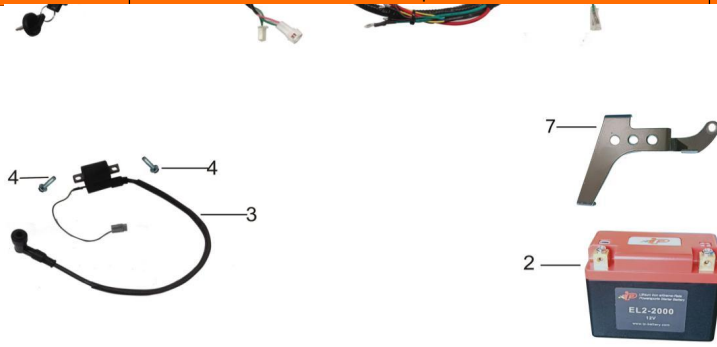

电器组件

1	main cable	309001-0113
2	lithium battery	312001-0025
3	waterproof ignition	306001-0011
4	flange bolt	903018-0005
5	electric lock	314001-0012
6	relay	301001-0005
7	battery fix bracket	315012-0012
	CDI	
	RECTIFIER	
	CLUTCH SWITCH