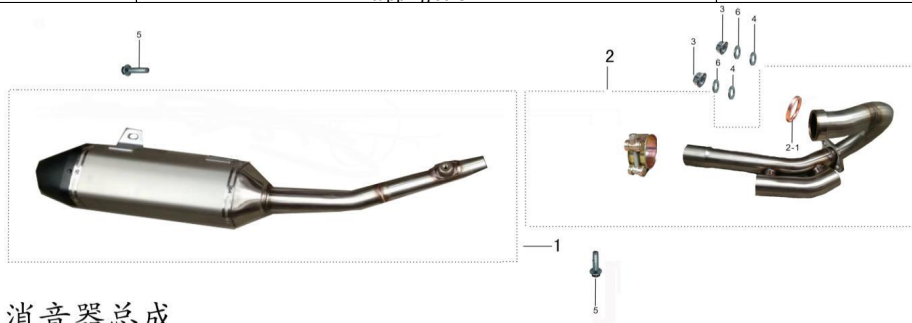

化油器与空滤器总成

1	flat washer	903002-0002
2	carburetor	102000-0032
3	hoop	906001-0004
4	air filter intake rubber pipe	105003-0015
5	air filter connect fixing plate	105004-0007
6	flange nut	903006-0002
7	flange locknut	903007-0001
8	air filter connector mounting bracket	105004-0008
9	air filter sponge bracket	105004-0009
10	bolt	903020-0008
11	sponge	105002-0007 / 105002-0011
12	air filter right shell body	105001-0007
13	air filter upper cover	105001-0008
14	air filter left shell body	105001-0006
15	nut	903008-0026
16	screw	903015-0001
17	small mud cover	801010-0010
18	flange bolt	903018-0003
19	tapping screw	903010-0004