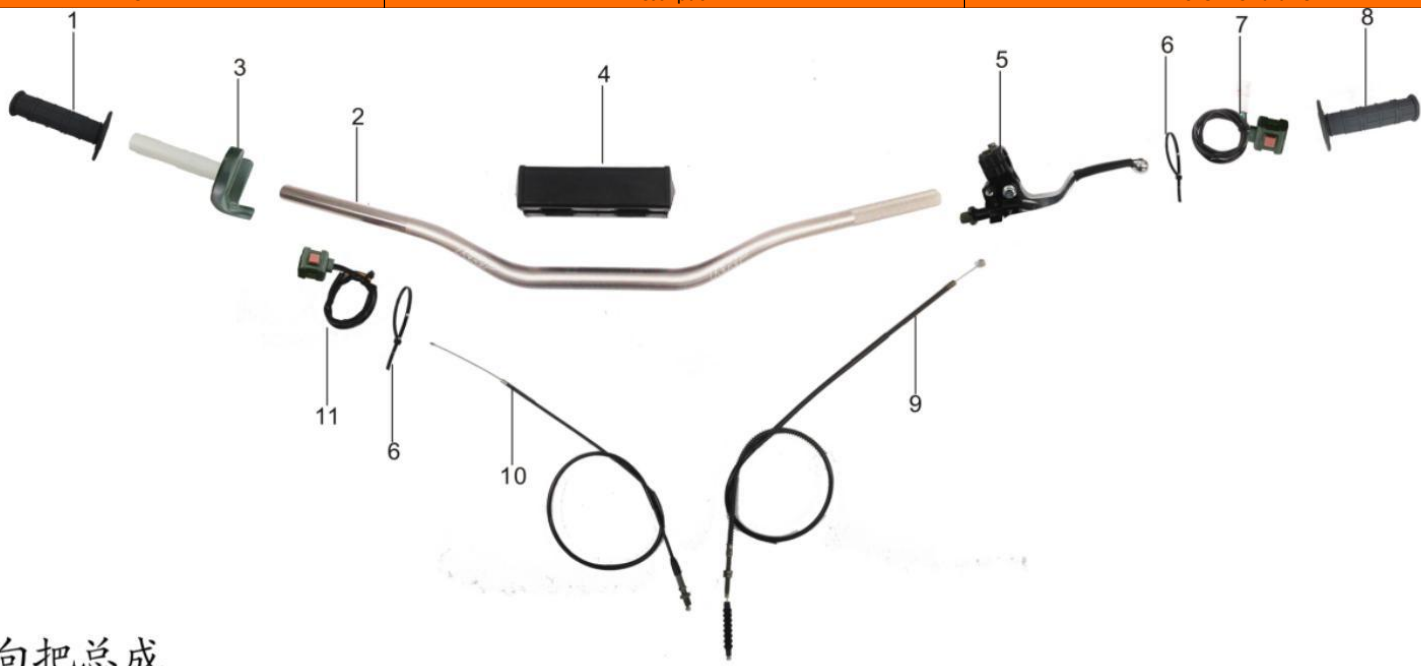

NO.	Description	FACTORY'S Part NO.
-----	-------------	--------------------

方向把总成

1	gray right handle bar grip	602006-0019
2	fat handle bar	602002-0022
3	black throttle perch	602011-0009
4	handle bar pad	602017-0002
5	silvery clutch lever	602007-0019-02
6	plastic belt	906003-0002
7	kill-off switch	313003-0014
8	left handle bar grip	602006-0018
9	black clutch cable	602013-0018
10	black throttle cable	602014-0018
11	start switch	313002-0006
	COMBINATION SWITCH	313001-0005

前制动总成

1	front brake assy.	404000-0065
1-1	silvery brake lever	404002-0005
1-2	front brake bracket	404008-0008
1-3	brake pads	404007-0010
1-4	front brake oil pipe	404005-0007
1-5	upper pump assy.	404003-0005
1-6	lower pump assy.	404006-0011
2	flange bolt	903018-0013
3	spring washer	903001-0004
4	flat washer	903002-0004

### 后制动总成

1	rear brake assy.	405000-0048
1-1	rear brake bracket	405009-0006
1-2	rear brake pad	405008-0010
1-3	upper pump assy.	405004-0015
1-4	lower pump assy.	405007-0017
1-5	rear brake oil pipe	405006-0010
2	screw	903015-0002
3	cover	405011-0001
4	cover	405011-0002

NO.	Description	FACTORY'S Part NO.
4	front wheel axle	901003-0001
5	front left concave bush	902003-0001
6	front right concave bush	902003-0003
7	flange locknut	903007-0010
8	rim lock	401010-0004
9	flat washer	903002-0004
10	spring washer	903001-0004
11	nut	903005-0007
12	bolt	903017-0001
13	flange locknut	903007-0003