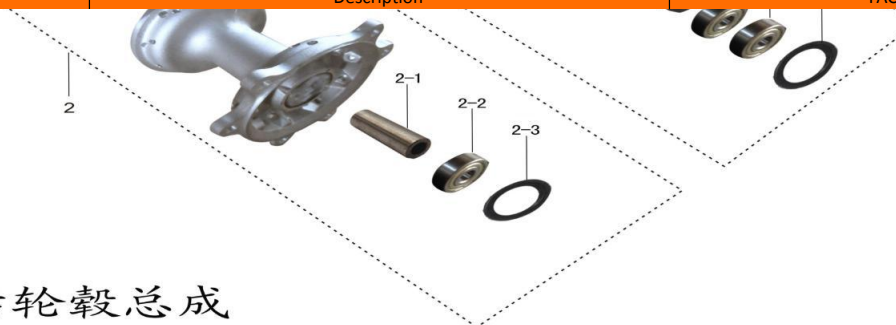

前后轮毂总成

1	silvery rear hub	402003-0013
1-1	rear hub bearing	907001-0023
1-2	rear hub oil seal	908001-0016
1-3	rear hub bush	902001-0086
2	silvery front hub	401003-0005-02
2-1	front hub bush	902001-0084
2-2	front hub bearing	907001-0022
2-3	front hub oil seal	908001-0015